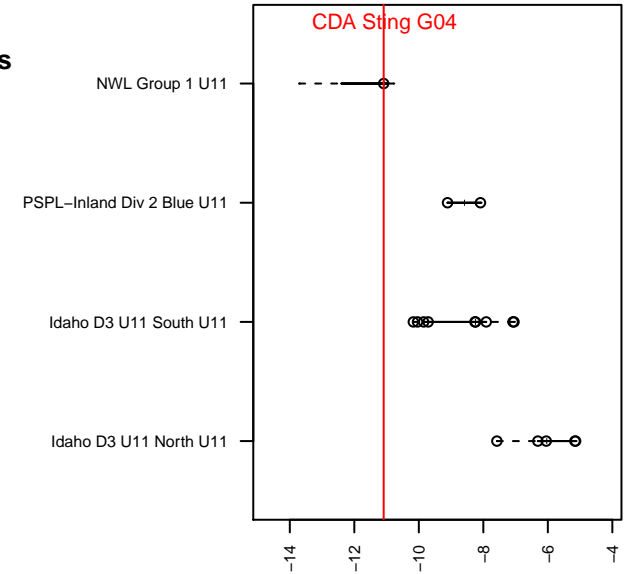

CDA Sting G04

Coeur d'Alene Sting SC
 Coeur d'Alene, ID
 G04 total strength=13
 attack=0.09 defense=0.05
 fall league = NWL Group 1 U11
 spr league = Spr NWL Group 1 U11
 notes= Bond 2015

alt names used:
 STING GIRLS 04-05
 Sting Premier SC Bond
 STING PREMIER SCSTING GIRLS 04-05
 STING GIRLS 04-05
 STING GIRLS 04-05 (ID)

Venues played:
 2015 Mt Hood Challenge U11
 2015 Pend Orielle Cup Gold
 2015 NWL Group 1 U11
 2015 Spr NWL Group 1 U11
 2015 WA Cup GU11 Bronze U11

CDA Sting G04
 Dots are actual minus expected GF (blue circles) and GA (red triangles).
 Blue line is smoothed change in attack strength. Red is smoothed change in defense strength.

**attack and defense variance (black dot)
relative to other teams
and top 10 in region**

**attack and defense rating
relative to others at age
and all opponents in last 13 months**

Performance relative to 13 month average